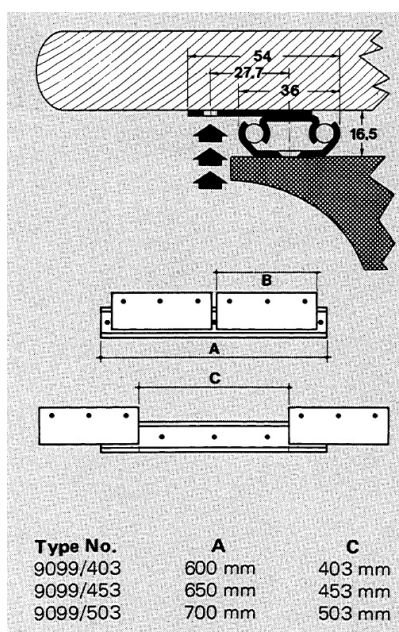

PRODUCT SHEET

Description:

Table Extension, 9099/450mm Opening, Slide F/Centre Column, Total Length: 650mm, Wing Size: 246mm

Item number:

24.07.020-0

Units	Box	Carton	HS Code	Barcode
Pair	0	1	8302420090	
				5704866089012